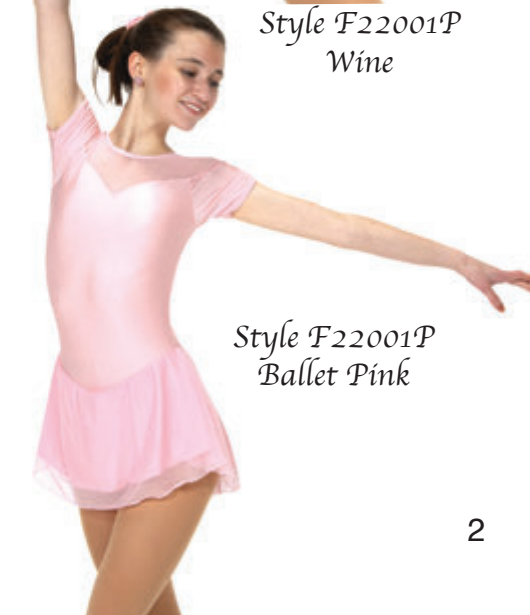

Style F22001P
Wine

Style F22001P
Ballet Pink