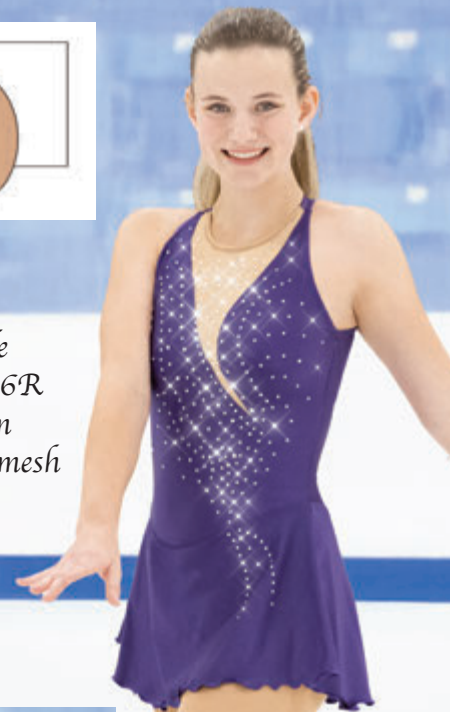

Style
F22006R
Black
Tone C mesh