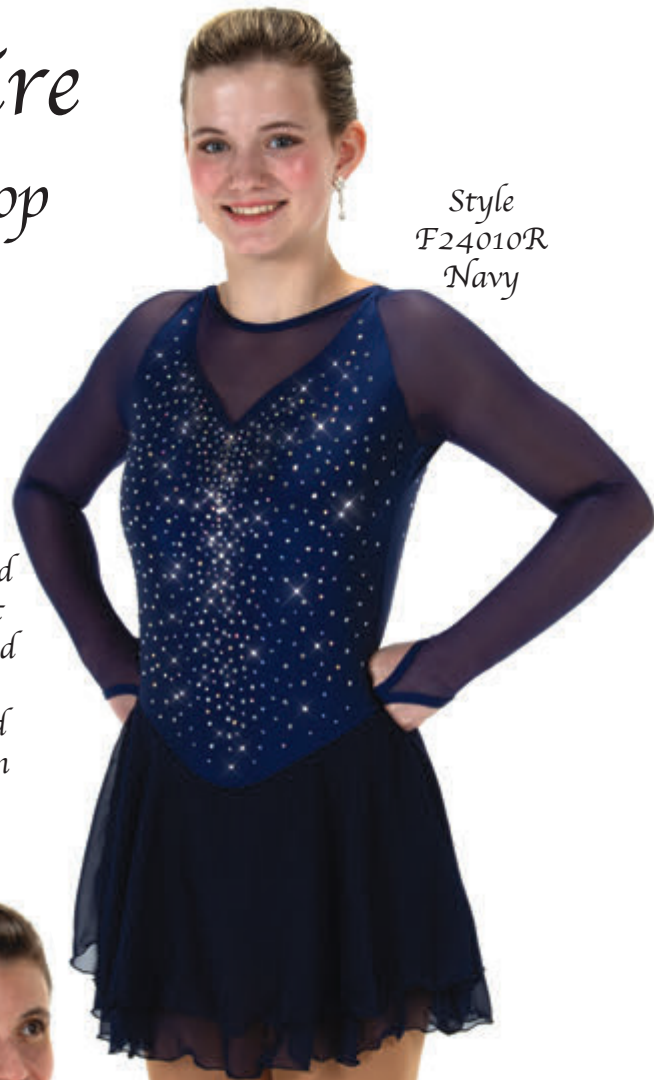

Style
F24010R
Navy

- Lycra Bodice
- Long mesh sleeves and front sweetheart insert
- Scoop back with crossed straps
- Eco-friendly recycled polyester double chiffon skirt
- Finger points
- Lined

Style
F24010R
Red

Style
F24010R
Red