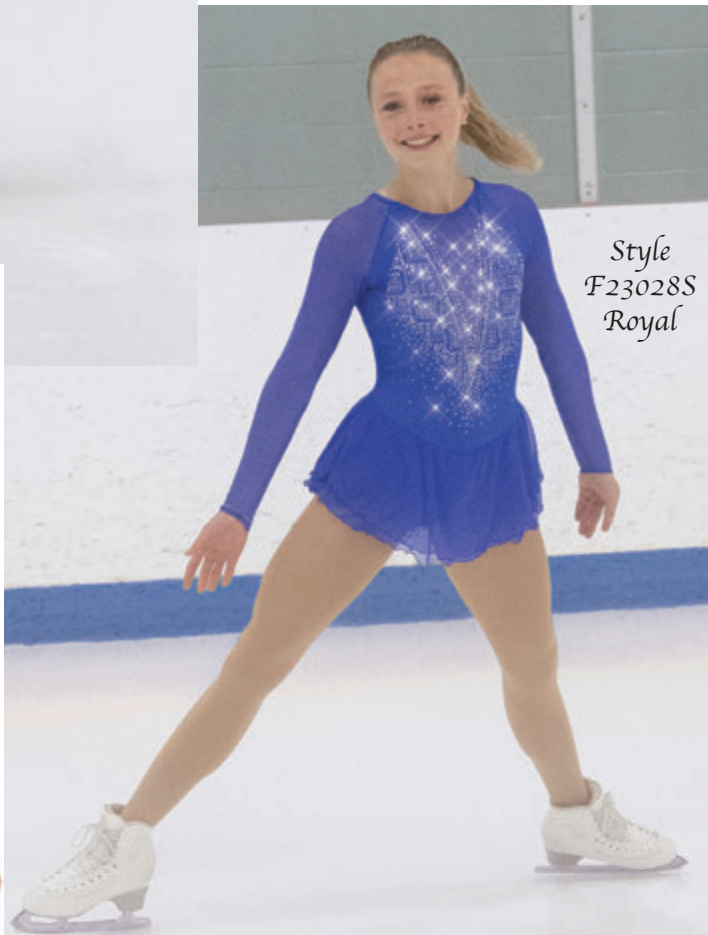

Style
F23028R
Red

Style
F23028S
Royal