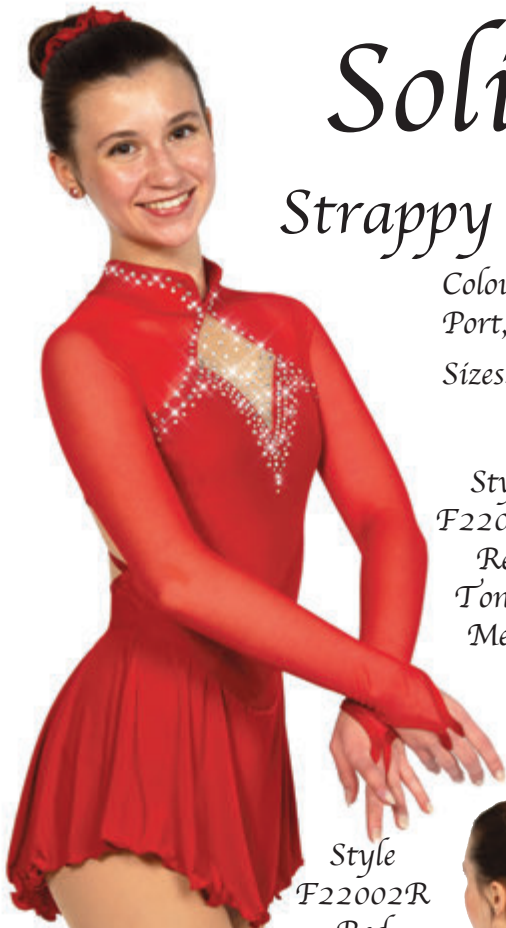

Solitaire

Strappy Back Dress

Colour Options: Royal,
Port, Red, Navy

Sizes: Girls 12-14 -
Ladies S, M, L

Style
F22002R
Red
Tone C
Mesh