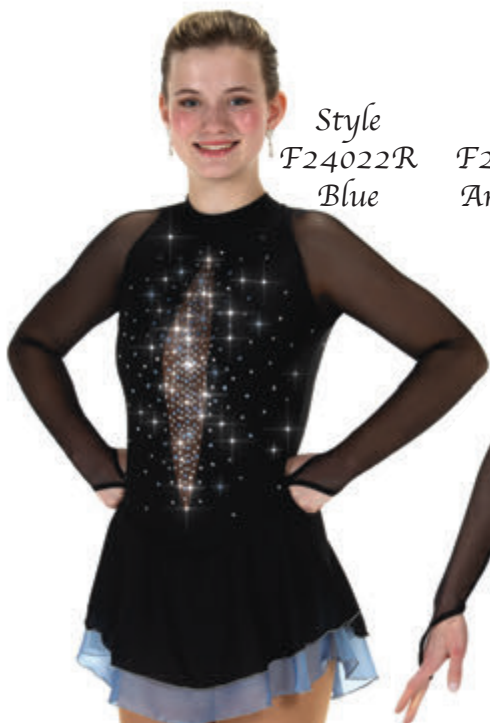

We care about our Earth!
These dresses use recycled chiffon skirt fabrics

Solitaire Accent Skirt Dress

Style
F24022R
Blue

Style
F24022R
Amethyst

Accent Skirt Dress

- Mesh sleeves with finger points
- Lycra bodice and panty
- Keyhole back with clip
- Lined mesh insert at front
- Eco-friendly recycled polyester chiffon skirt with contrast underskirt

Accent Skirt Dress

- Colours: Blue, Amethyst, Emerald, Garnet
- Sizes: Girls 10-12, 12-14 - Ladies S, M, L, XL