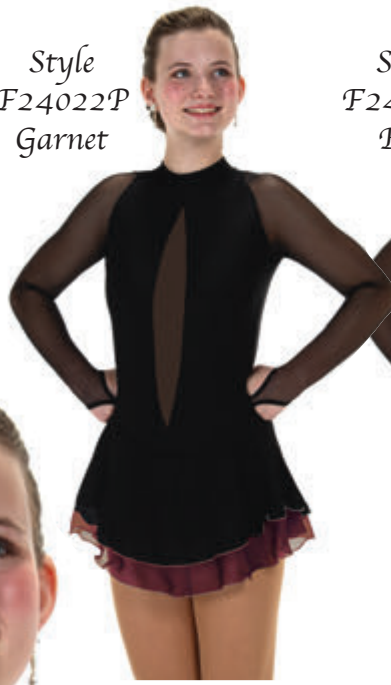

Crystal Options:

F24022P - Plain

*F24022R - Crystalled with
Clear & Coloured
Crystals*

*Style
F24022P
Garnet*