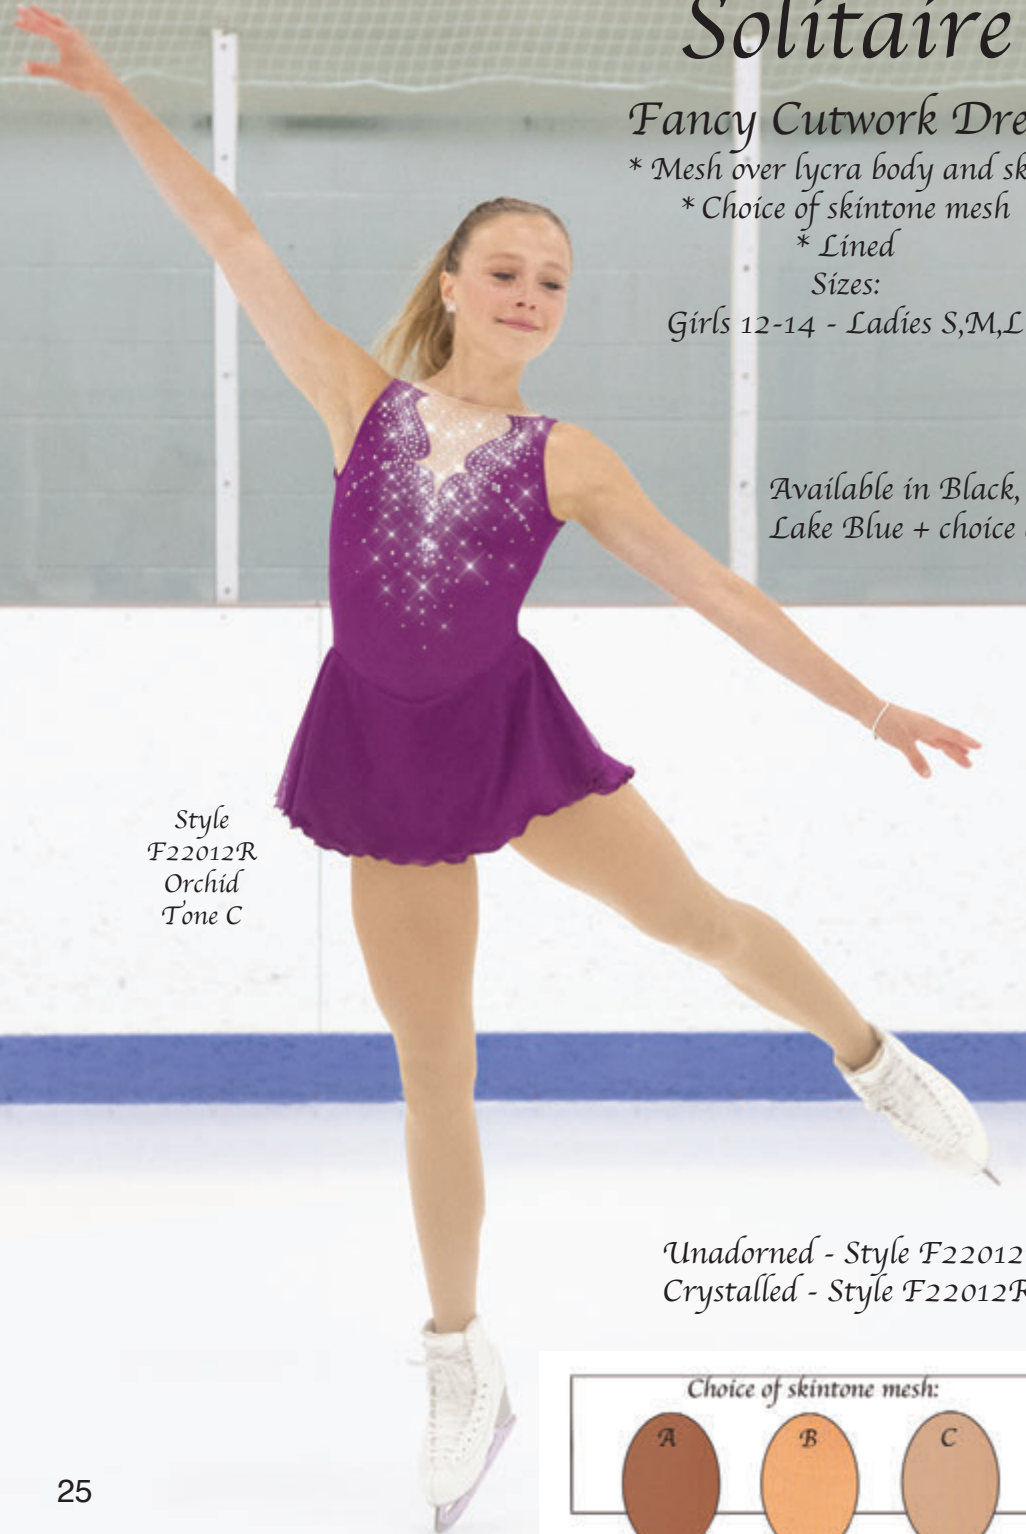

Solitaire

Fancy Cutwork Dress

* Mesh over lycra body and skirt

* Choice of skintone mesh

* Lined

Sizes:

Girls 12-14 - Ladies S,M,L

Available in Black, Red, Orchid & Lake Blue + choice of skintone mesh

Style
F22012R
Orchid
Tone C

Style
F22012R
Orchid
Tone C

Unadorned - Style F22012P
Crystalled - Style F22012R