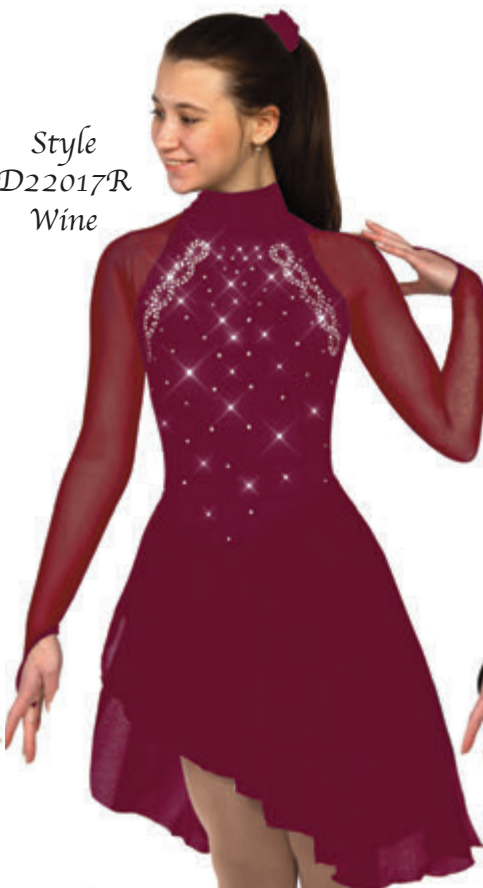

- Bodice & Panty in Lycra
- Mesh sleeves with finger points
- Dance length georgette skirt
- Classic keyhole back
- Lined
- Sizes: Girls 12-14 -
  Ladies S, M, L, XL
- Colours: Black, Wine

Crystal Options:

- D22017P - Plain
- D22017R - Rope Crystals

Style
D22017R
Wine