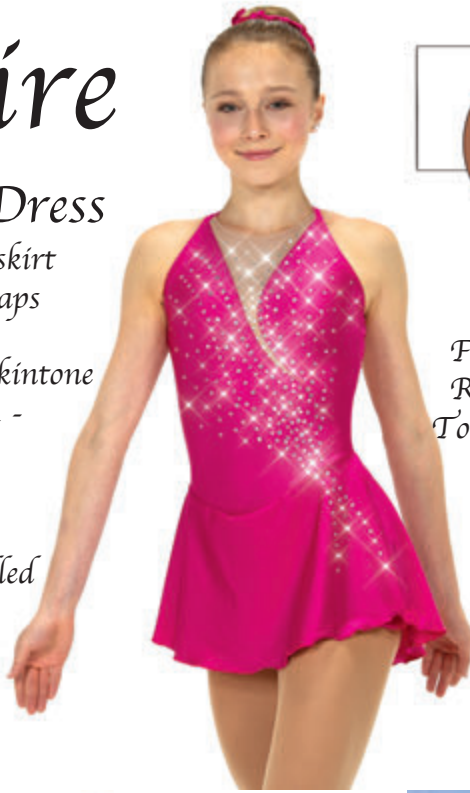

Solitaire

Tapered Cut Dress

- * Lycra bodice and skirt
- * Tapered back straps
- * Lined

Available in choice of skintone

Sizes: Girls 12-14 -
Ladies S, M, L

Style F22006P - Plain

Style F22007R - Crystalled

Style
F22006R
Rose Pink
Tone C mesh