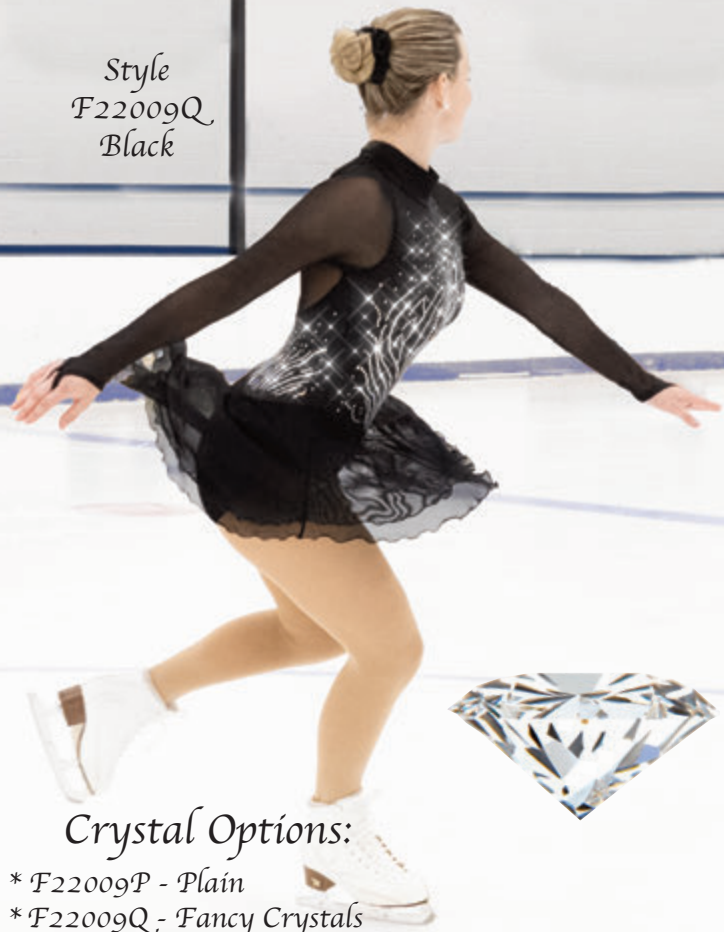

Style
F22009P
Black

Style
F22009Q
Black