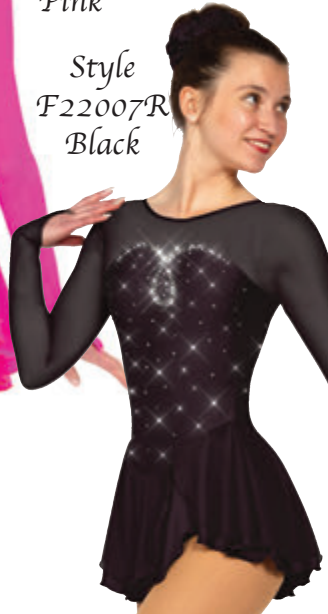

Style
F22007P
Black

Solitaire

Sweetheart Dress

- * Colours: Black, Red, Pink, Wine, Teal, Navy
- * Sizes: Girls 8-10, 10-12, 12-14 - Ladies S, M, L

Style
F22007R
Pink

Style
F22007R
Black

Style
F22007R
Wine

Style
F22007R
Navy